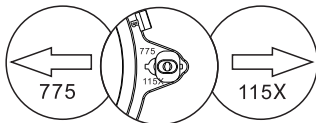

ATTENTION

1. Push the adjustable button on the bracket.
2. Button's left side is use for 775, the right side is use for 115X