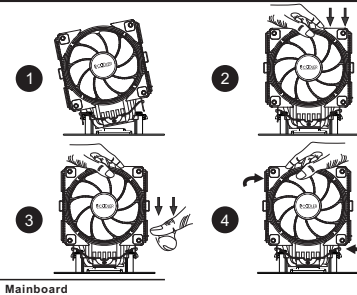

For AMD up to AM4