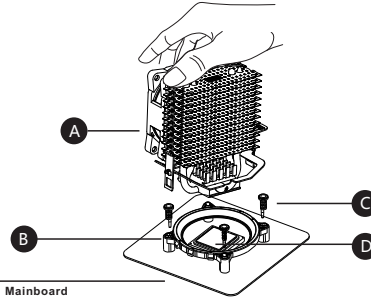

f | @PCCoolerOC3

www.pccooler.com | Q

PCCOOLER®

S
SERIES

INSTALLATION

正面

COMPONENTS

ATTENTION

1. Push the adjustable button on the bracket.
2. Button's left side is use for 775, the right side is use for 115X

WARNING

- Be careful of the sharp fin edges to avoid injury
- Keep away from children

For Intel LGA775/115X