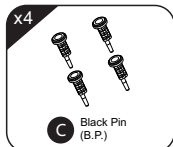

f | @PCCoolerOC3

www.pccooler.com | Q

PCCOOLER®

S
SERIES

INSTALLATION

正面

COMPONENTS