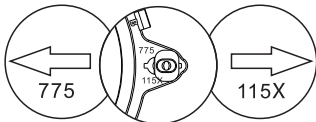

ATTENTION

1. Push the adjustable button on the bracket.
2. Button's left side is use for 775, the right side is use for 115X