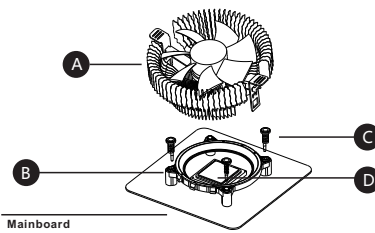

For Intel LGA775/115X