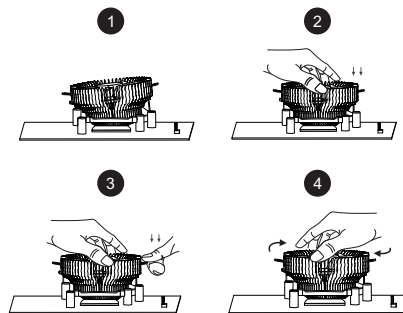

For AMD up to AM4