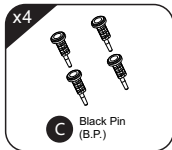

f | t @PCCoolerOC3

www.pccooler.com | Q

PCCOOLER®

E
SERIES

INSTALLATION

正面

COMPONENTS