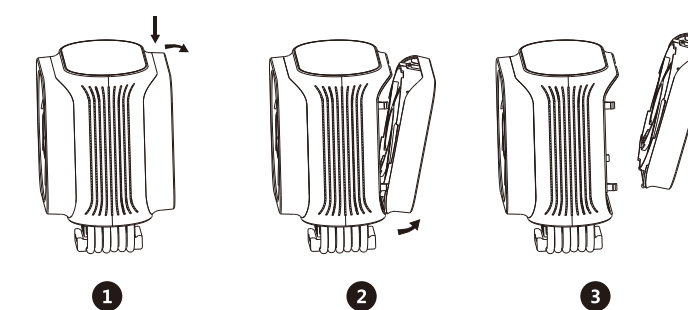

PCCOOLER®

GI-D66  
SERIES INSTALLATION

反面

COMPONENTS

SETUP FAN

Installation

Disassembly

INTEL KIT