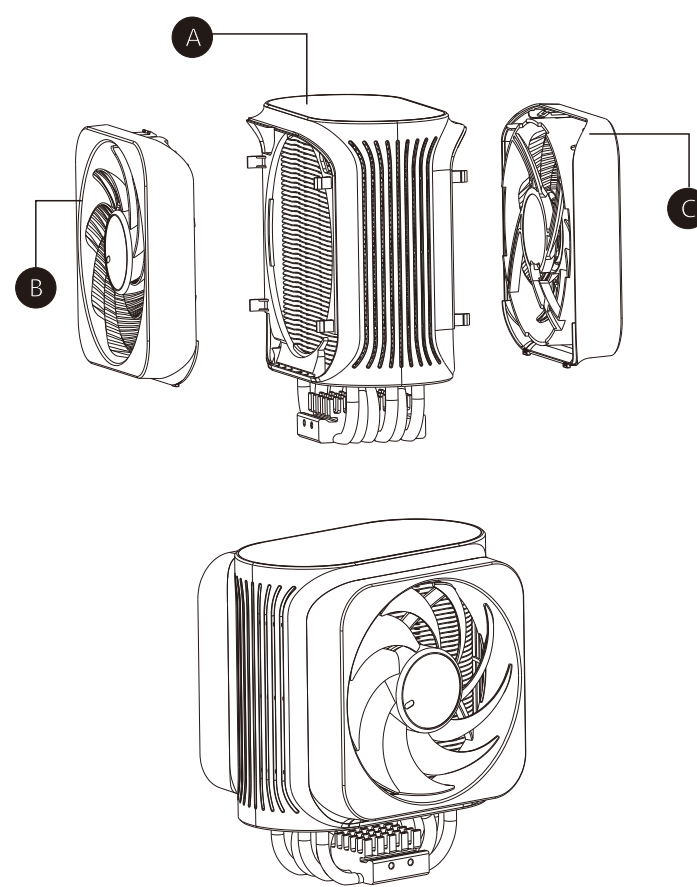

PCCOOLER®

GI-D66  
SERIES INSTALLATION

反面

COMPONENTS

SETUP FAN

Installation

Disassembly

INTEL KIT