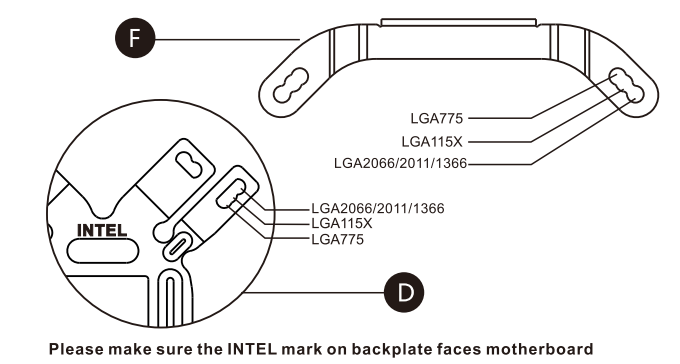

PCCOOLER®

GI-D66  
SERIES INSTALLATION

反面

COMPONENTS

SETUP FAN

Installation

Disassembly

INTEL KIT